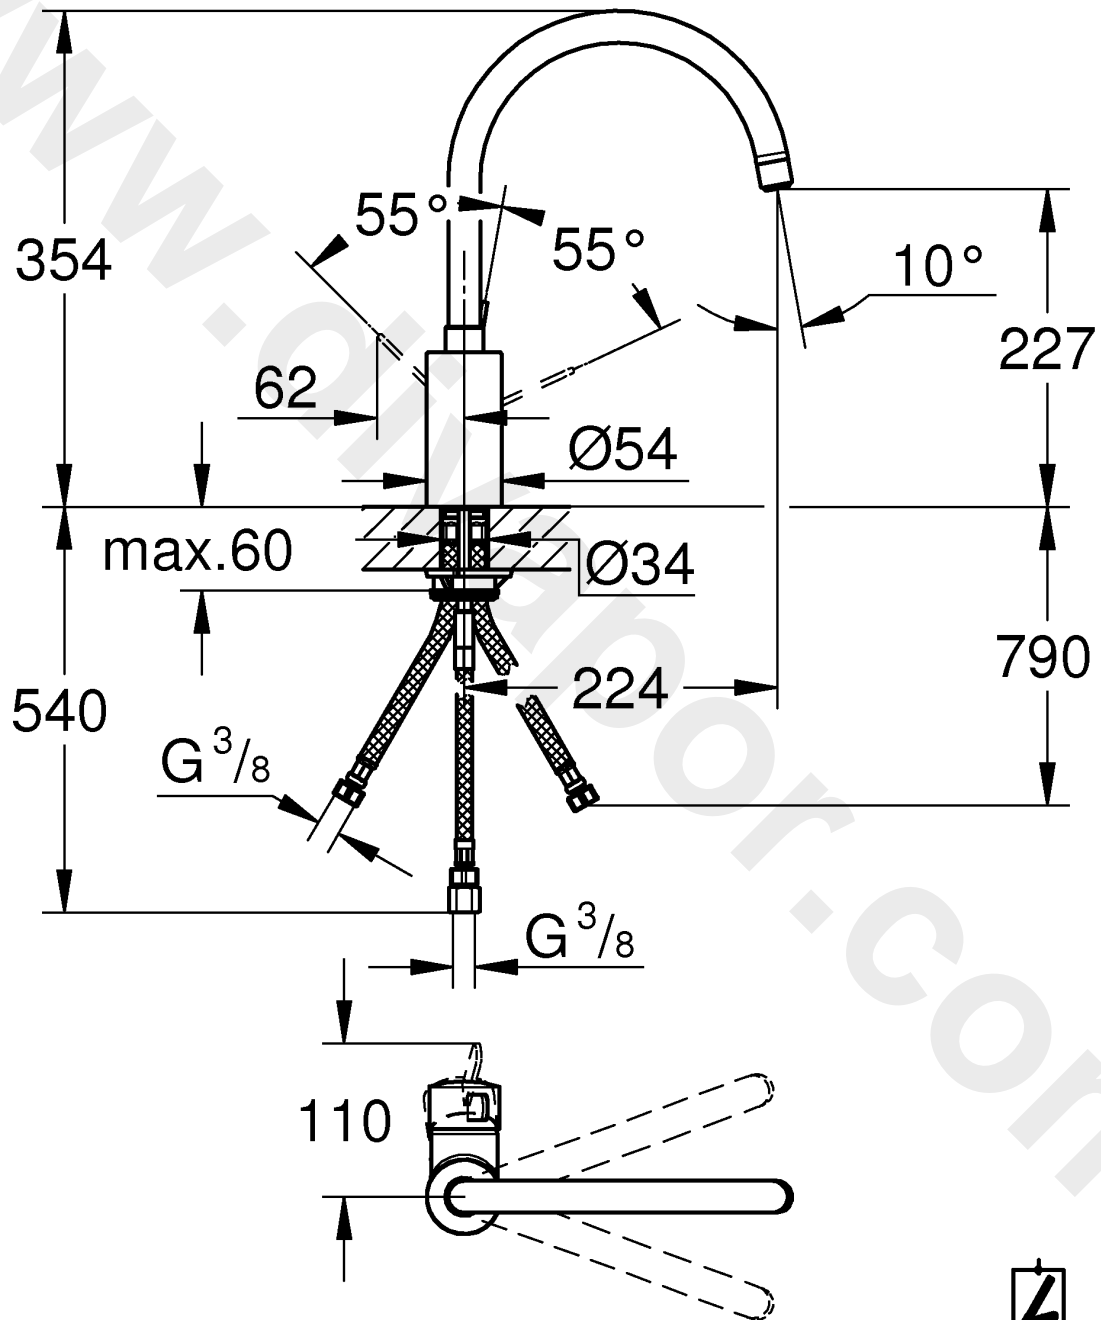

EUROSMART COSMOPOLITAN

DESIGN + ENGINEERING  
GROHE GERMANY

99.405.031/ÄM 245690/10.20

www.grohe.com

Pure Freude  
an Wasser

GROHE

31 180

**D Wichtig!**